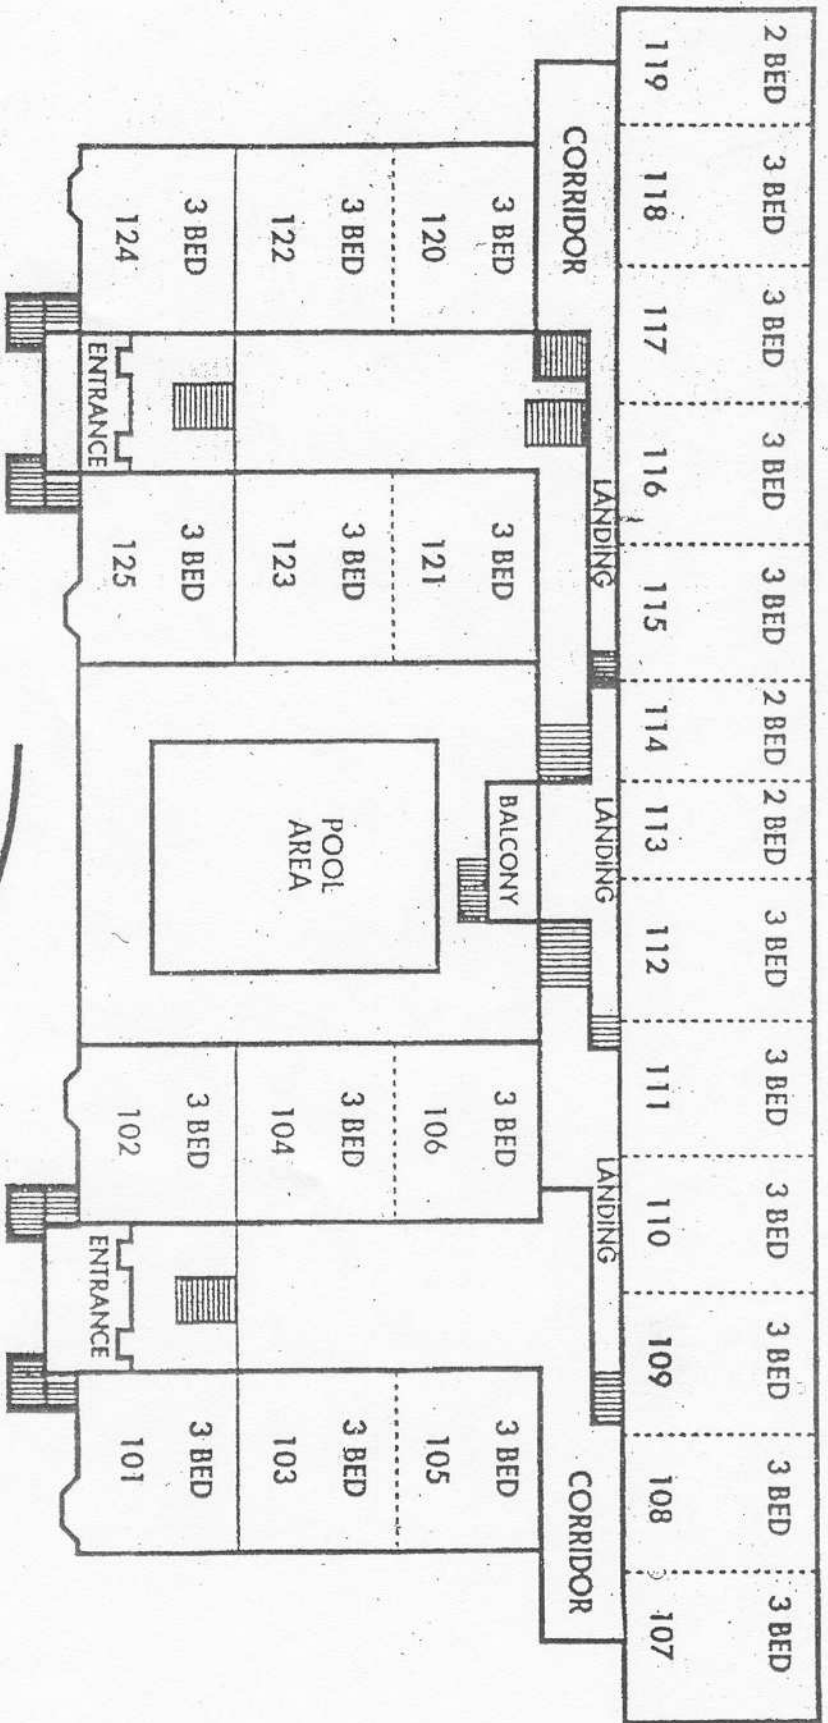

Lion's Gate

TO WINTER PARK SKI AREA

U.S. HIGHWAY 40

PIZZA HUT

TO FRASER

Box 3095, Winter Park,
Colorado 80482
(970) 726-9421